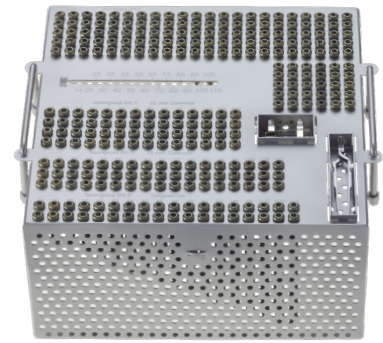

# Set Screw container for Large fragment

titanium; Set no. 19.168.40

Item no. 3.152.30

Item no. 3.170.70

Item no. 3.180.70

Item no. 3.190.70

Set no. 19.168.40 \*  internal hexagon

Item no.	Item description	Quant.
<b>Implants – screws</b>		
<b>Cortical screw Ø 4.5 mm; fully threaded; self tapping; titanium</b>		
3.152.14	length 14 mm	3
3.152.16	length 16 mm	3
3.152.18	length 18 mm	3
3.152.20	length 20 mm	3
3.152.22	length 22 mm	3
3.152.24	length 24 mm	3
3.152.26	length 26 mm	3
3.152.28	length 28 mm	3
3.152.30	length 30 mm	3
3.152.32	length 32 mm	3
3.152.34	length 34 mm	3
3.152.36	length 36 mm	3
3.152.38	length 38 mm	3
3.152.40	length 40 mm	3
3.152.42	length 42 mm	3
3.152.44	length 44 mm	3
3.152.46	length 46 mm	3
3.152.48	length 48 mm	3
3.152.50	length 50 mm	2
3.152.52	length 52 mm	2
3.152.54	length 54 mm	2
3.152.56	length 56 mm	2
3.152.58	length 58 mm	2
3.152.60	length 60 mm	2

Item no.	Item description	Quant.
<b>Implants – screws</b>		
<b>Cortical screw Ø 4.5 mm; fully threaded; self tapping; titanium</b>		
3.152.64	length 64 mm	2
3.152.68	length 68 mm	2
3.152.70	length 70 mm	2
3.152.72	length 72 mm	2

Item no.	Item description	Quant.
<b>Cancellous screw Ø 6.5 mm; thread 16; titanium</b>		
3.170.30	length 30 mm	3
3.170.35	length 35 mm	3
3.170.40	length 40 mm	3
3.170.45	length 45 mm	3
3.170.50	length 50 mm	3
3.170.55	length 55 mm	3
3.170.60	length 60 mm	3
3.170.65	length 65 mm	3
3.170.70	length 70 mm	3
3.170.75	length 75 mm	3
3.170.80	length 80 mm	3
3.170.85	length 85 mm	3
3.170.90	length 90 mm	3
3.170.95	length 95 mm	3
3.170.100	length 100 mm	3
3.170.105	length 105 mm	3
3.170.110	length 110 mm	3