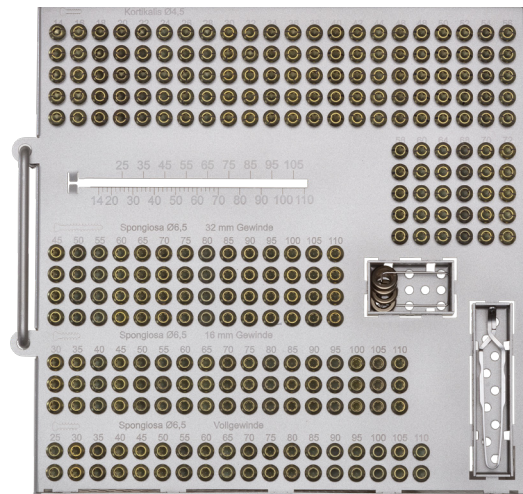

Set Screw container for Large fragment

titanium; Set no. 19.168.40

Set no. 19.168.40 * internal hexagon

Item no.	Item description	Quant.
Implants – screws		
Cancellous screw Ø 6.5 mm; thread 32; titanium		
3.180.45	length 45 mm	3
3.180.50	length 50 mm	3
3.180.55	length 55 mm	3
3.180.60	length 60 mm	3
3.180.65	length 65 mm	3
3.180.70	length 70 mm	3
3.180.75	length 75 mm	3
3.180.80	length 80 mm	3
3.180.85	length 85 mm	3
3.180.90	length 90 mm	3
3.180.95	length 95 mm	3
3.180.100	length 100 mm	3
3.180.105	length 105 mm	3
3.180.110	length 110 mm	3

Instruments		
2.954.01	screw forceps; self holding	1
20.502.00	holding clamp; big	1

Implants - washers		
3.200.03	washer; outside Ø 13 mm / inside Ø 6.7 mm; titanium	3

* Example illustration can show different number of screws.

Item no.	Item description	Quant.
Implants – screws		
Cancellous screw Ø 6.5 mm; fully threaded; titanium		
3.190.25	length 25 mm	2
3.190.30	length 30 mm	2
3.190.35	length 35 mm	2
3.190.40	length 40 mm	2
3.190.45	length 45 mm	2
3.190.50	length 50 mm	2
3.190.55	length 55 mm	2
3.190.60	length 60 mm	2
3.190.65	length 65 mm	2
3.190.70	length 70 mm	2
3.190.75	length 75 mm	2
3.190.80	length 80 mm	2
3.190.85	length 85 mm	2
3.190.90	length 90 mm	2
3.190.95	length 95 mm	2
3.190.100	length 100 mm	2
3.190.105	length 105 mm	2
3.190.110	length 110 mm	2

Container		
19.168.00	screw container for large fragment; empty	1